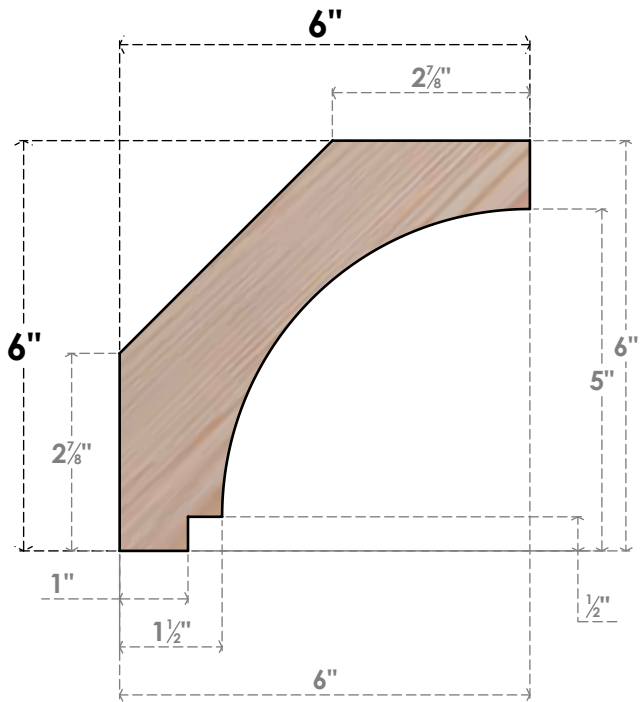

BRC04X06X06IMP00SDF

3 1/2"W X 6"D X 6"H IMPERIAL SMOOTH BRACE, DOUGLAS FIR

SIDE

FRONT

EKENA MILLWORK
 2300 WEST MAIN ST.
 CLARKSVILLE, TX 75426
 TOLL FREE: 866-607-0453
 WWW.EKENAMILLWORK.COM

NOTES

1. INSTALLATION TO BE COMPLETED IN ACCORDANCE WITH MANUFACTURER'S SPECIFICATIONS.
2. DRAWING MAY NOT BE TO SCALE
3. THIS DRAWING IS INTENDED FOR DESIGN AND PLANNING PURPOSES ONLY.
4. ALL INFORMATION CONTAINED HEREIN WAS CURRENT AT THE TIME OF DEVELOPMENT BUT MUST BE REVIEWED AND APPROVED BY THE PRODUCT MANUFACTURER TO BE CONSIDERED ACCURATE.
5. PRODUCTS ARE NOT KILN DRIED. THIS ITEM IS UNIQUE AND WILL CONTAIN THE NATURAL VARIATIONS THAT THE WOOD SPECIES OFFERS. THIS MAY RESULT IN VARIATIONS UP TO 1/4"